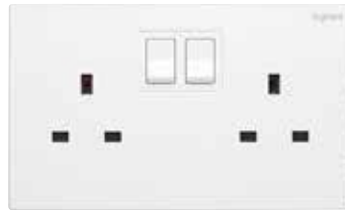

16 A push buttons with or without bell marking

RLC + LED rotary dimmers

20 A double pole switches: 1 gang - 1 way with LED or with «water heater marking»

Fan stepless controls

SOCKET OUTLETS

1 and 2 gang 13 A British standard socket outlets with or without LED power indicator, with or without USB charger